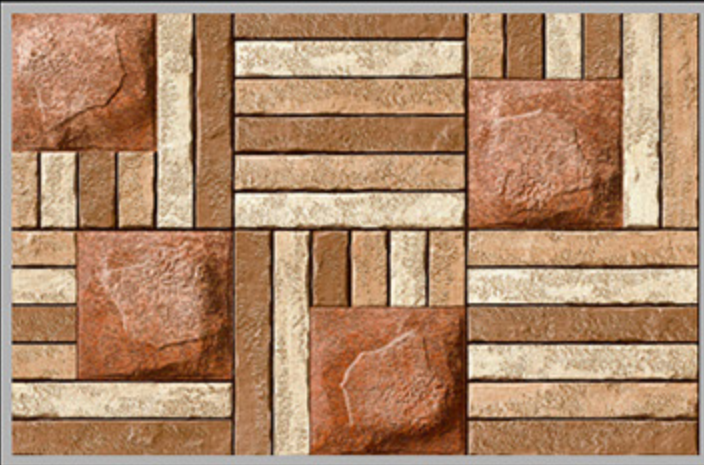

Matt
Elevation Series
12" x 18"

Sedona

An American Style

D 7060 ELE