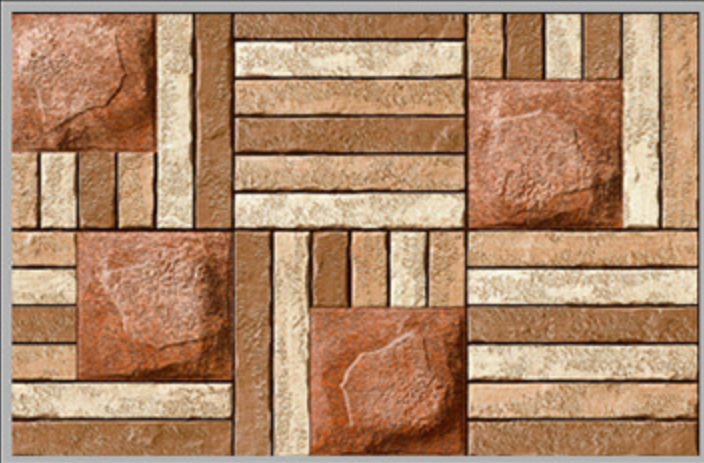

D 7060 ELE

D 7060 ELE