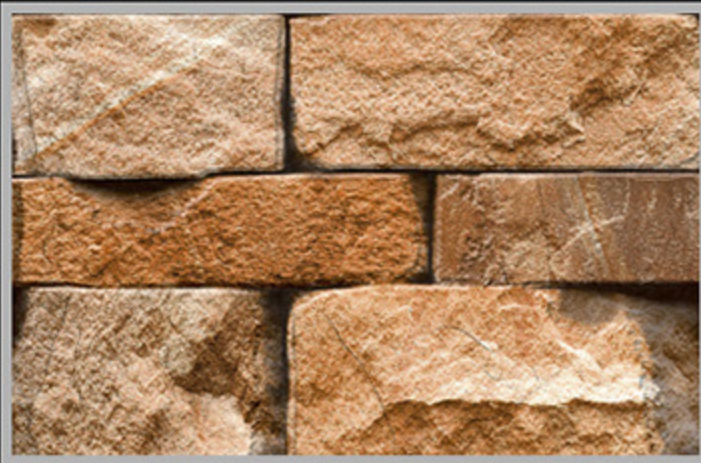

Matt
Elevation Series
12" x 18"

Sedona

An American Style

D 7043 ELE