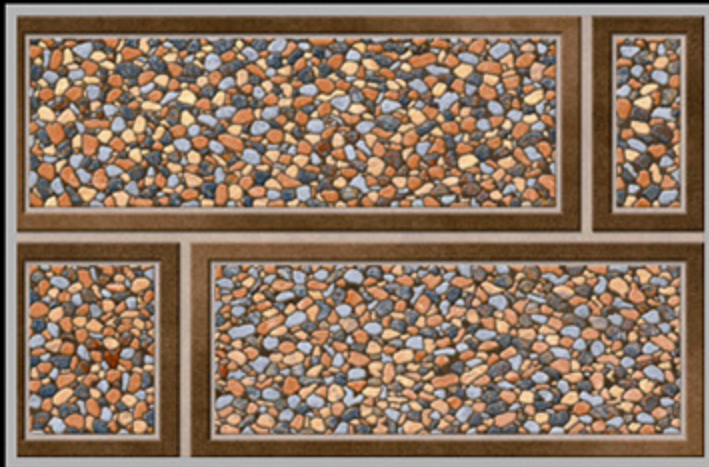

Matt
Elevation Series
12" x 18"

Sedona

An American Style

D 7028 ELE