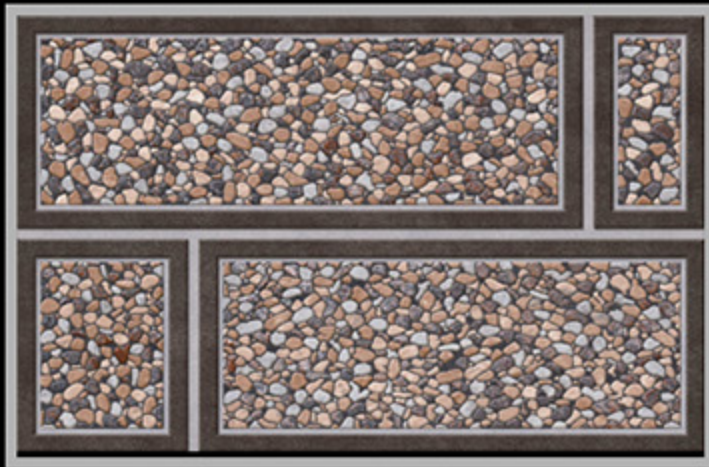

Matt
Elevation Series
12" x 18"

Sedona

An American Style

D 7037 ELE