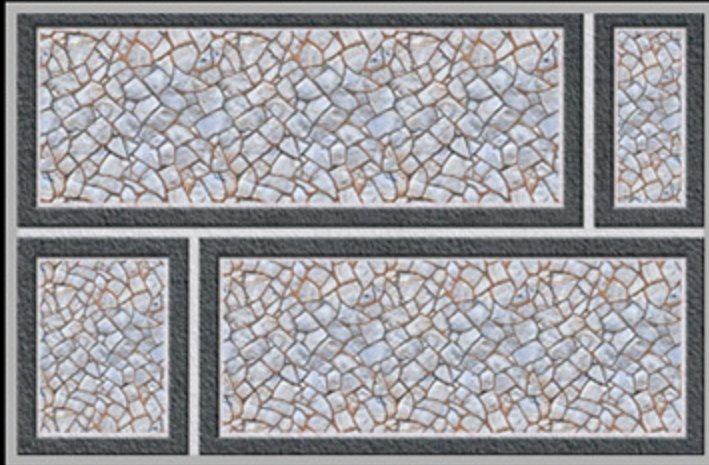

Matt
Elevation Series
12" x 18"

Sedona

An American Style

D 7035 ELE